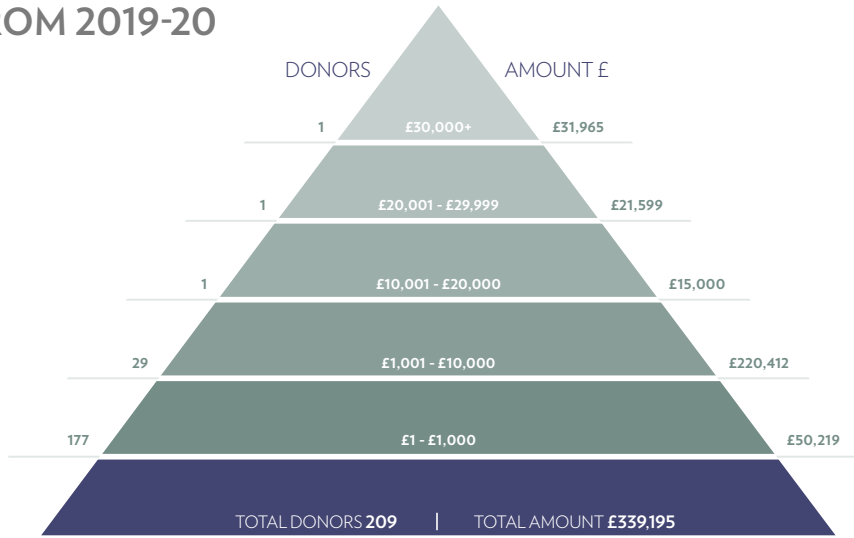

CLC
FLOURISH

Funding Women of the Future

CHELTENHAM
LADIES'
COLLEGE

DONORS 2019-2020

RESULTS FROM 2019-20

TOTAL DONORS 209

Guild	157
Current Parents	22
Former Parents	13
Legacies	9
Other	8

GUILD DONORS BY CLASS OF

2010 to 2019	0
2000 to 2009	21
1990 to 1999	19
1980 to 1989	25
1970 to 1979	37
1960 to 1969	37
1950 to 1959	21
1949 and earlier	4
Guild Honorary Members	2

CONTRIBUTION BY DONORS

FUNDS

LEGACIES

UNRESTRICTED