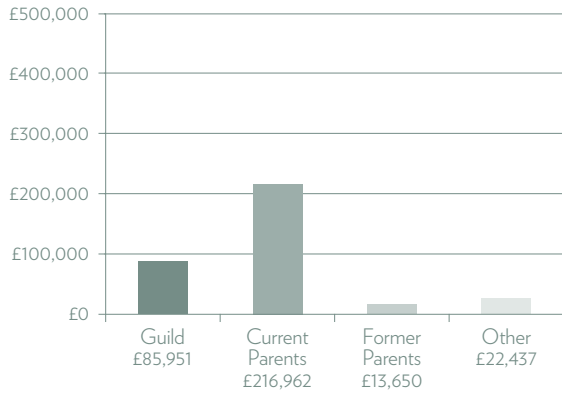

CLC
FLOURISH

Funding Women of the Future

CHELTENHAM
LADIES'
COLLEGE

DONORS 2019-2020

RESULTS FROM 2019-20

TOTAL DONORS 209

Guild	157
Current Parents	22
Former Parents	13
Legacies	9
Other	8

GUILD DONORS BY CLASS OF

2010 to 2019	0
2000 to 2009	21
1990 to 1999	19
1980 to 1989	25
1970 to 1979	37
1960 to 1969	37
1950 to 1959	21
1949 and earlier	4
Guild Honorary Members	2

CONTRIBUTION BY DONORS

FUNDS

LEGACIES

UNRESTRICTED