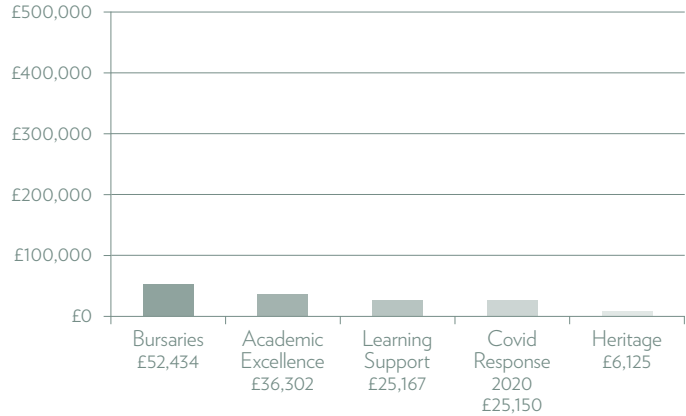

CONTRIBUTION BY DONORS

FUNDS

LEGACIES

UNRESTRICTED