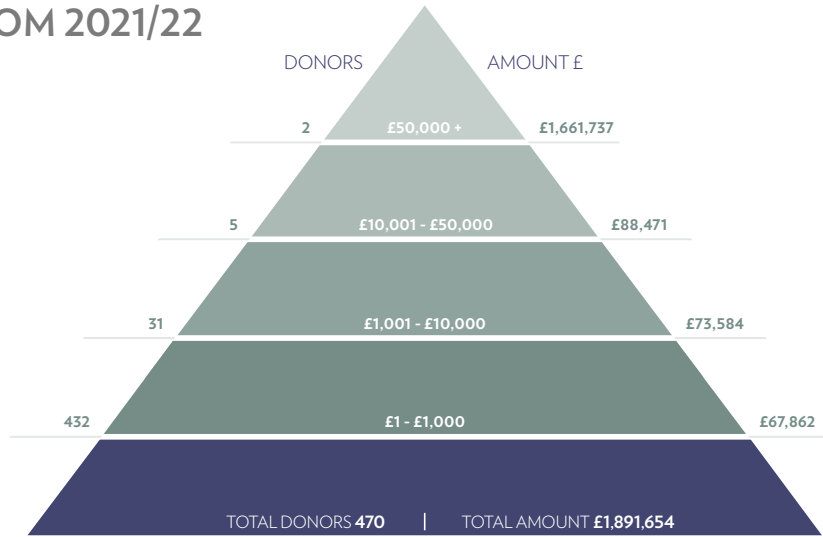

CLC
FLOURISH
Funding Women of the Future

CHELTEMHAM
LADIES'
COLLEGE

DONORS 2021-2022

RESULTS FROM 2021/22

TOTAL DONORS 470

Guild	258
Current Parents	110
Former Parents	23
Staff	53
Council	7
Other	19

GUILD DONORS BY CLASS OF