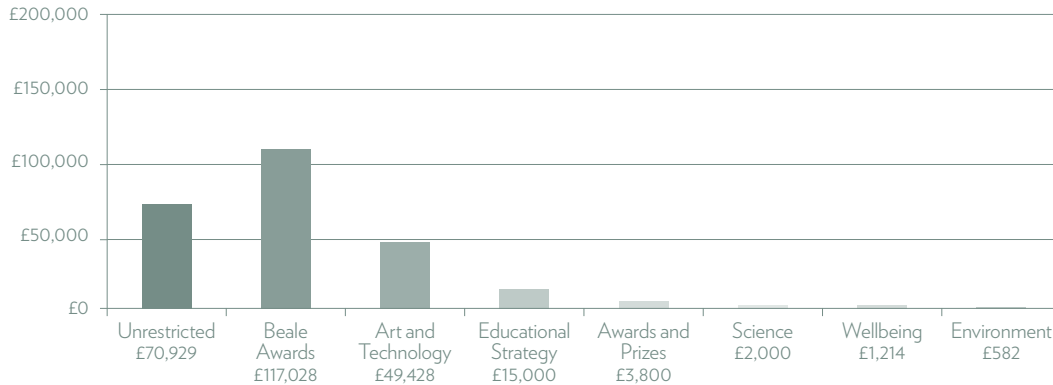

CONTRIBUTION BY DONORS

LEGACIES

FUNDS