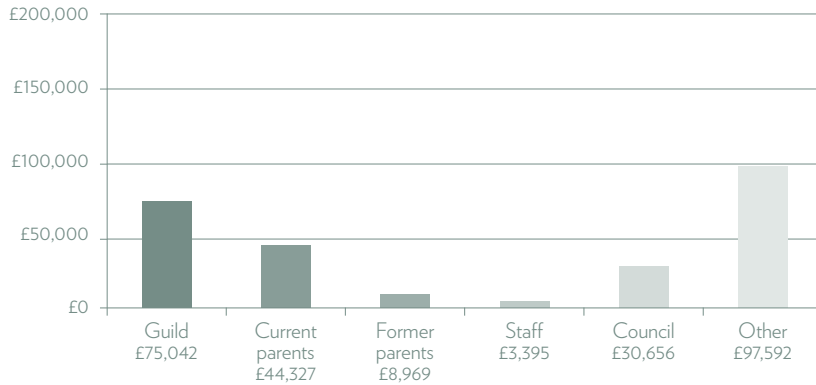

CONTRIBUTION BY DONORS