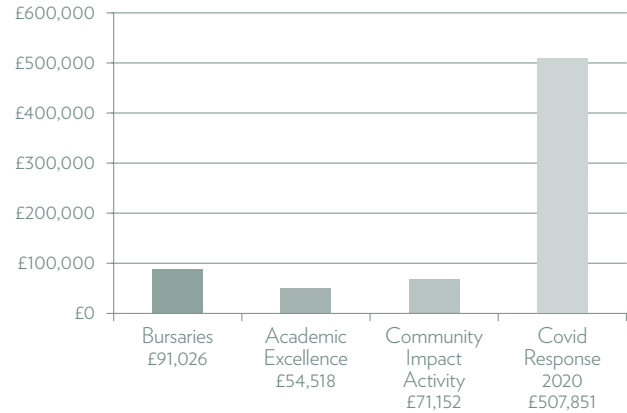

CONTRIBUTION BY DONORS

FUNDS

LEGACIES

£235,568 received in Legacy gifts has not been included in the total results and brings the total fundraising income for the year to over £1,000,000.

UNRESTRICTED