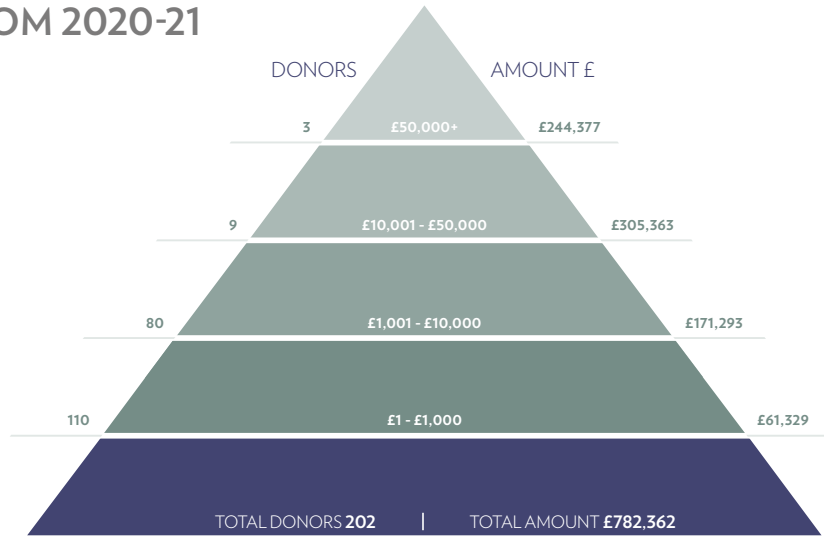

CLC
FLOURISH

Funding Women of the Future

CHELTENHAM
LADIES'
COLLEGE

DONORS 2020-2021

RESULTS FROM 2020-21

TOTAL DONORS 202

Guild	124
Guild Honorary Members	2
Current Parents	49
Former Parents	24
Other	3

GUILD DONORS BY CLASS OF

2010 to 2019	0
2000 to 2009	15
1990 to 1999	16
1980 to 1989	18
1970 to 1979	29
1960 to 1969	30
1950 to 1959	14
1949 and earlier	2
Guild Honorary Members	2

CONTRIBUTION BY DONORS

FUNDS

LEGACIES

£235,568 received in Legacy gifts has not been included in the total results and brings the total fundraising income for the year to over £1,000,000.