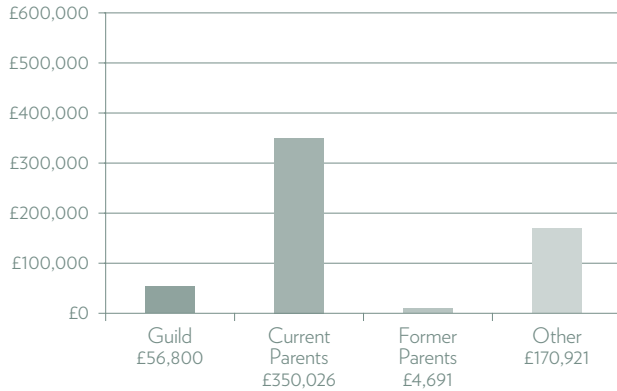

CLC
FLOURISH

Funding Women of the Future

CHELTENHAM
LADIES'
COLLEGE

DONORS 2020-2021

RESULTS FROM 2020-21

TOTAL DONORS 202

Guild	124
Guild Honorary Members	2
Current Parents	49
Former Parents	24
Other	3

GUILD DONORS BY CLASS OF

2010 to 2019	0
2000 to 2009	15
1990 to 1999	16
1980 to 1989	18
1970 to 1979	29
1960 to 1969	30
1950 to 1959	14
1949 and earlier	2
Guild Honorary Members	2

CONTRIBUTION BY DONORS

FUNDS

LEGACIES

£235,568 received in Legacy gifts has not been included in the total results and brings the total fundraising income for the year to over £1,000,000.