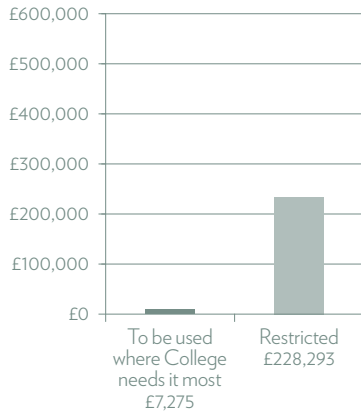

2010 to 2019	0
2000 to 2009	15
1990 to 1999	16
1980 to 1989	18
1970 to 1979	29
1960 to 1969	30
1950 to 1959	14
1949 and earlier	2
Guild Honorary Members	2

CONTRIBUTION BY DONORS

FUNDS

LEGACIES

£235,568 received in Legacy gifts has not been included in the total results and brings the total fundraising income for the year to over £1,000,000.