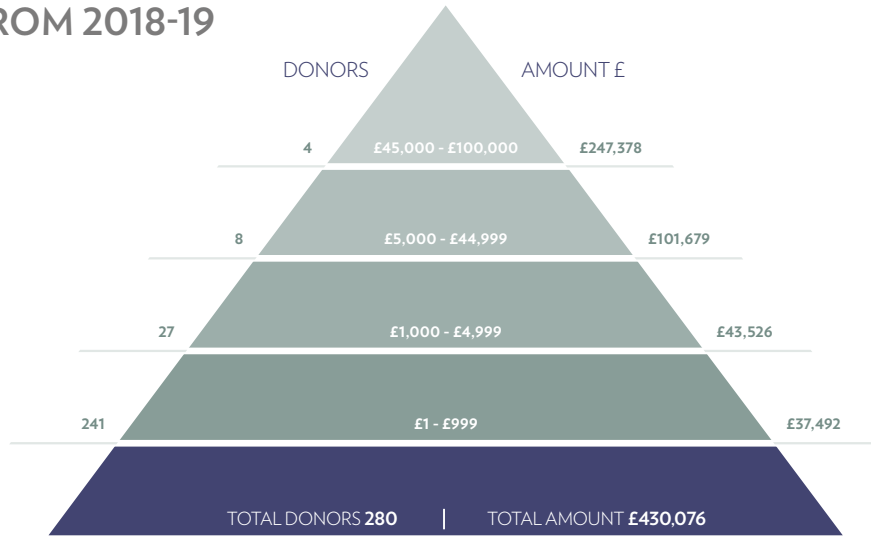

CLC
FLOURISH

Funding Women of the Future

CHELtenham
LADIES'
COLLEGE

DONORS 2018-2019

RESULTS FROM 2018-19

TOTAL DONORS 280

■ Guild	224
■ Current Parents	25
■ Former Parents	13
■ Legacies	8
■ Other	10

GUILD DONORS BY CLASS OF

■ 2010 to 2019	1
■ 2000 to 2009	21
■ 1990 to 1999	23
■ 1980 to 1989	31
■ 1970 to 1979	45
■ 1960 to 1969	61
■ 1950 to 1959	36
■ 1949 and earlier	6
■ Guild Honorary Members	5

CONTRIBUTION BY DONORS

FUNDS

LEGACIES