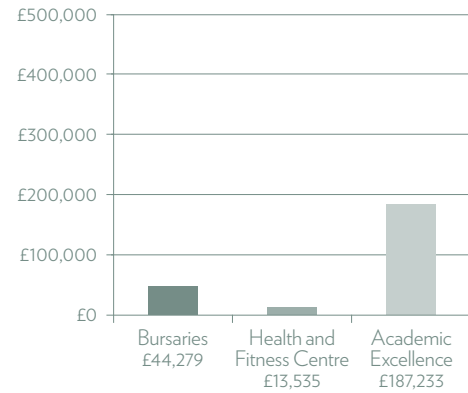

CLC
FLOURISH

Funding Women of the Future

CHELtenham
LADIES'
COLLEGE

DONORS 2018-2019

RESULTS FROM 2018-19

TOTAL DONORS 280

■ Guild	224
■ Current Parents	25
■ Former Parents	13
■ Legacies	8
■ Other	10

GUILD DONORS BY CLASS OF

■ 2010 to 2019	1
■ 2000 to 2009	21
■ 1990 to 1999	23
■ 1980 to 1989	31
■ 1970 to 1979	45
■ 1960 to 1969	61
■ 1950 to 1959	36
■ 1949 and earlier	6
■ Guild Honorary Members	5

CONTRIBUTION BY DONORS

FUNDS

LEGACIES