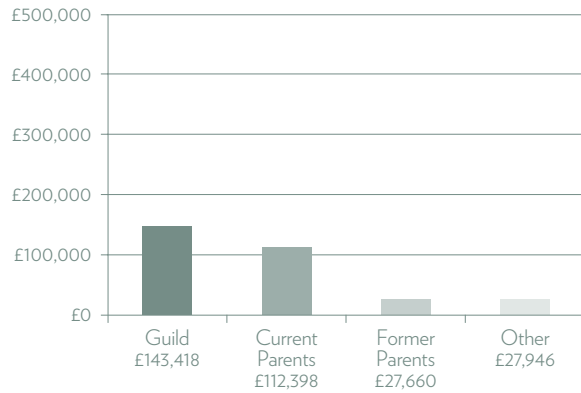

CLC
FLOURISH

Funding Women of the Future

CHELtenham
LADIES'
COLLEGE

DONORS 2018-2019

RESULTS FROM 2018-19

TOTAL DONORS 280

■ Guild	224
■ Current Parents	25
■ Former Parents	13
■ Legacies	8
■ Other	10

GUILD DONORS BY CLASS OF

■ 2010 to 2019	1
■ 2000 to 2009	21
■ 1990 to 1999	23
■ 1980 to 1989	31
■ 1970 to 1979	45
■ 1960 to 1969	61
■ 1950 to 1959	36
■ 1949 and earlier	6
■ Guild Honorary Members	5

CONTRIBUTION BY DONORS

FUNDS

LEGACIES